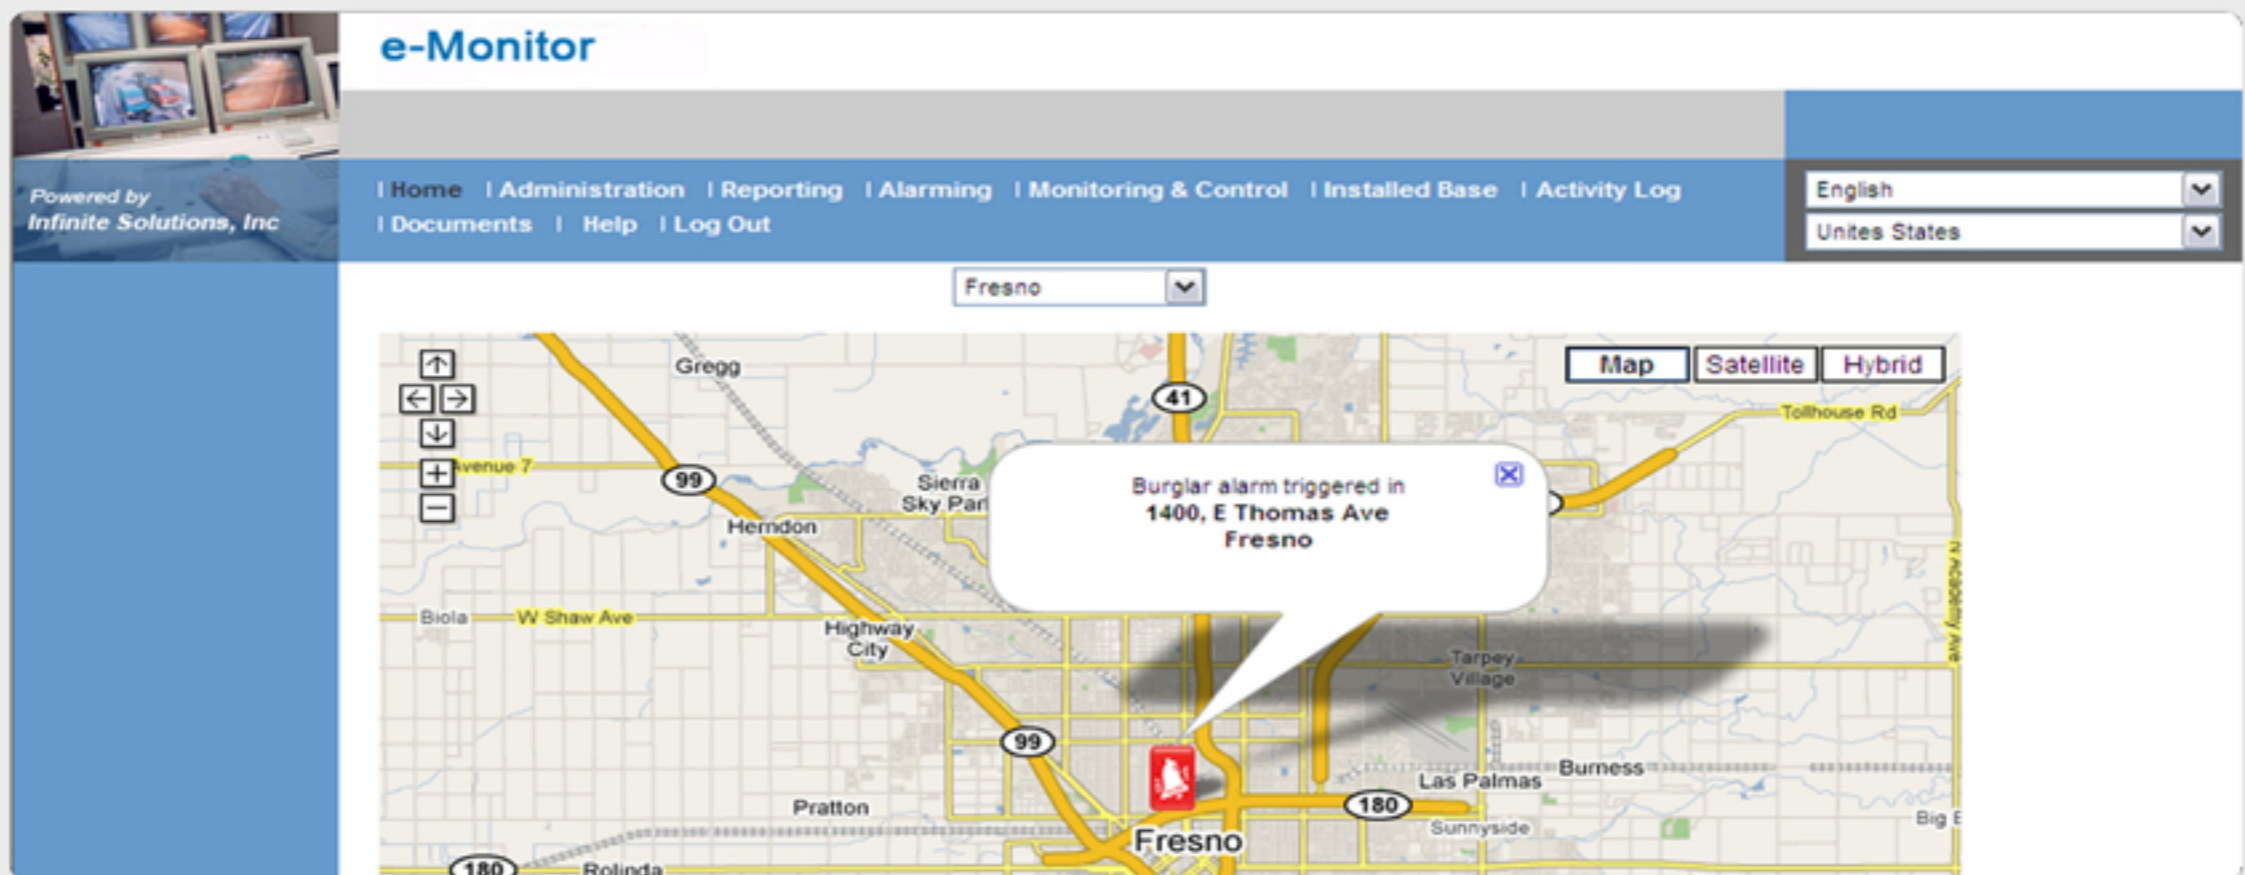

eMonitor

Features:

- One tool to Monitor Infrastructure and facilities
- Real time monitoring and tracking of alerts from one central dashboard.
- Secure Monitoring Platform
- Multilingual capabilities for Global needs
- Integrated with Maps for ease of use
- Realtime report generation,
- Realtime monitor and surveillance capabilities.
- Can be accessed from any where.