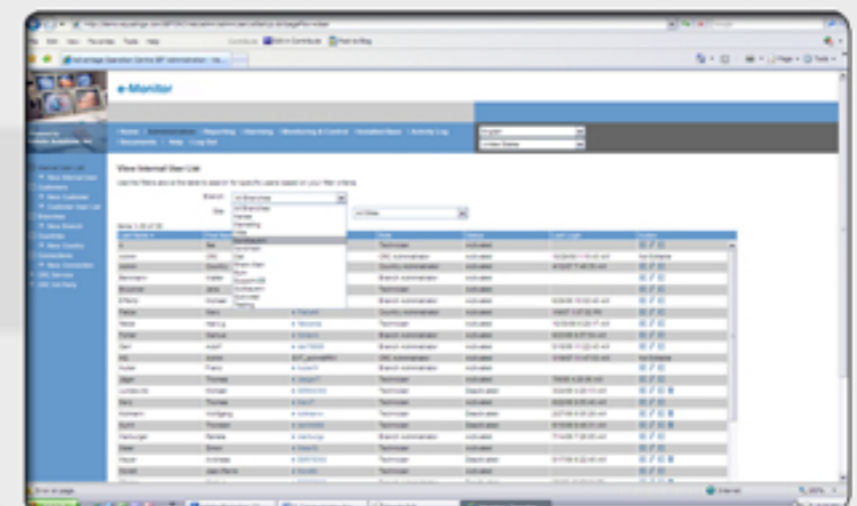

eMonitor

Features:

- One tool to Monitor Infrastructure and facilities
- Real time monitoring and tracking of alerts from one central dashboard.
- Secure Monitoring Platform
- Multilingual capabilities for Global needs
- Integrated with Maps for ease of use
- Realtime report generation,
- Realtime monitor and surveillance capabilities.
- Can be accessed from any where.