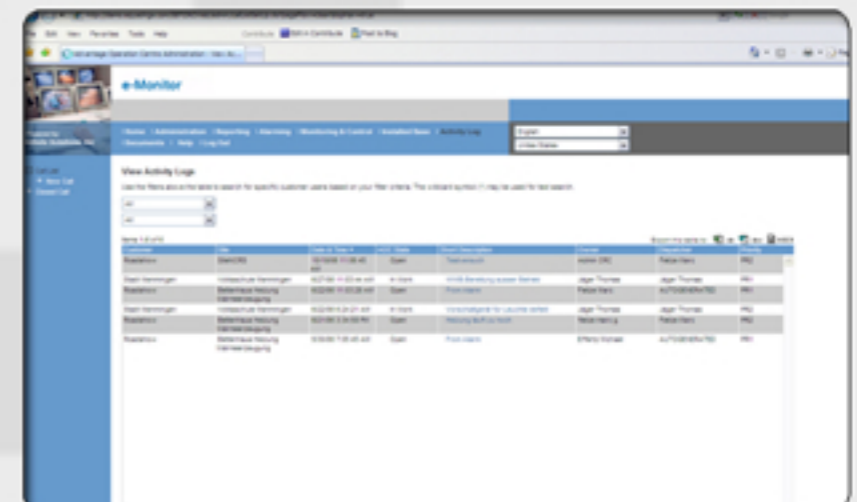

eMonitor

Features:

- One tool to Monitor Infrastructure and facilities
- Real time monitoring and tracking of alerts from one central dashboard.
- Secure Monitoring Platform
- Multilingual capabilities for Global needs
- Integrated with Maps for ease of use
- Realtime report generation,
- Realtime monitor and surveillance capabilities.
- Can be accessed from any where.